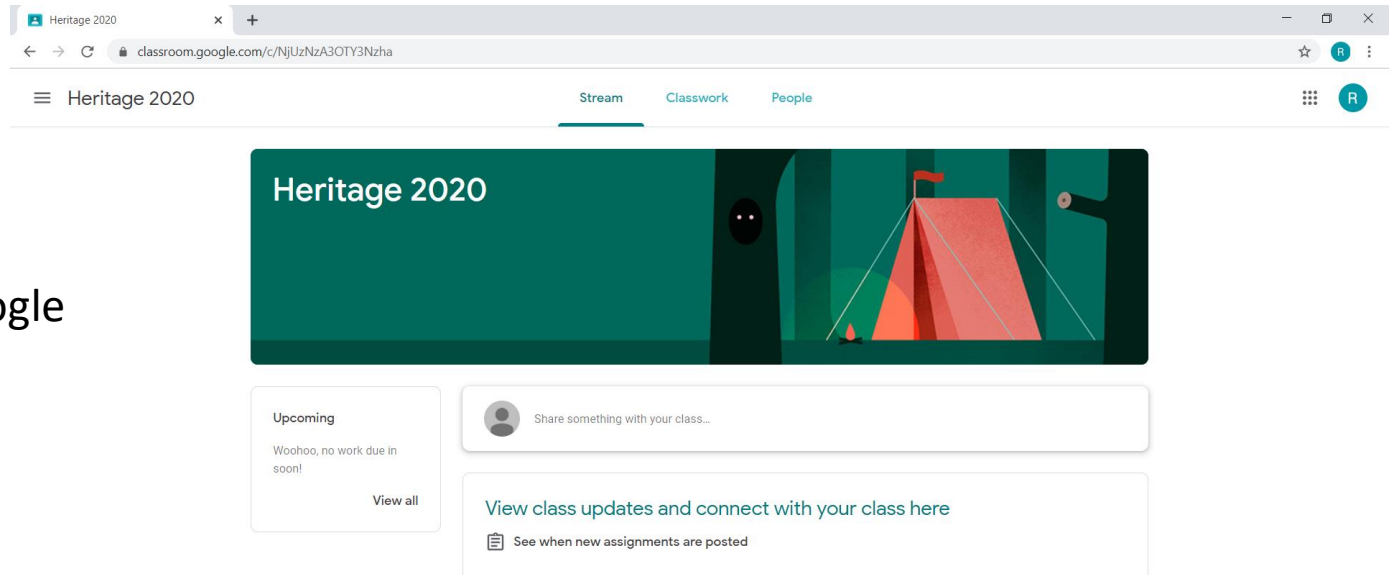

4. This will drop down two options. Click Join class

5. Enter the following code into the Class code bar and click Join:

wui4rs7

Welcome to
Heritage 2020 Google
Classroom