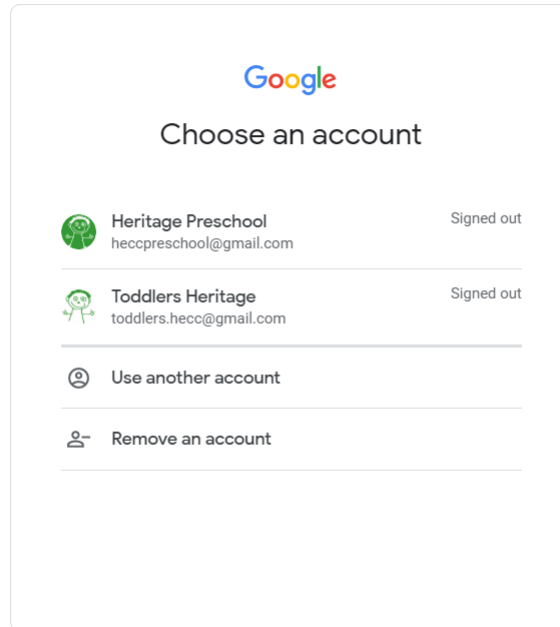

2. Enter your email address and password. This does not need to be a Gmail account