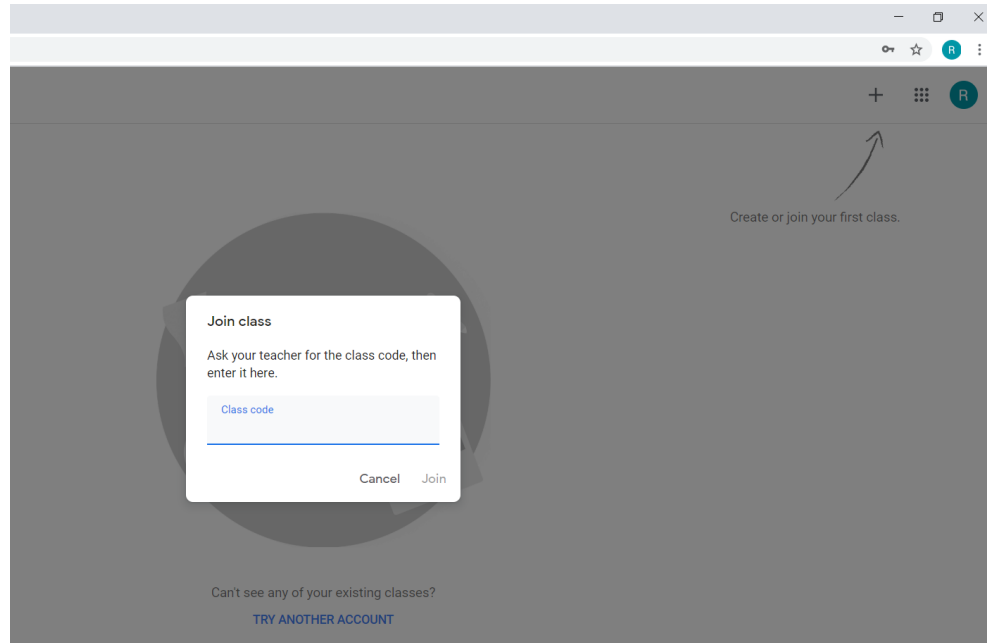

- google slides
- google sites
- google docs
- edpuzzle
- powerschool
- google drive

2. Enter your email address and password. This does not need to be a Gmail account

3. Click the + in the top righthand corner

4. This will drop down two options. Click Join class

5. Enter the following code into the Class code bar and click Join:

wui4rs7

Welcome to
Heritage 2020 Google
Classroom