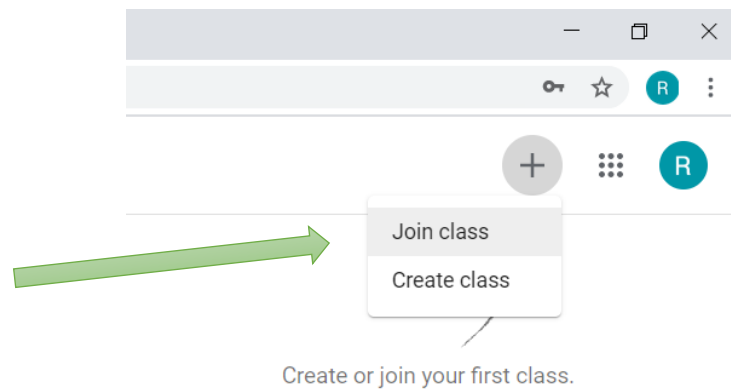

- google slides
- google sites
- google docs
- edpuzzle
- powerschool
- google drive

2. Enter your email address and password. This does not need to be a Gmail account

3. Click the + in the top righthand corner

4. This will drop down two options. Click Join class

5. Enter the following code into the Class code bar and click Join:

wui4rs7

Welcome to
Heritage 2020 Google
Classroom